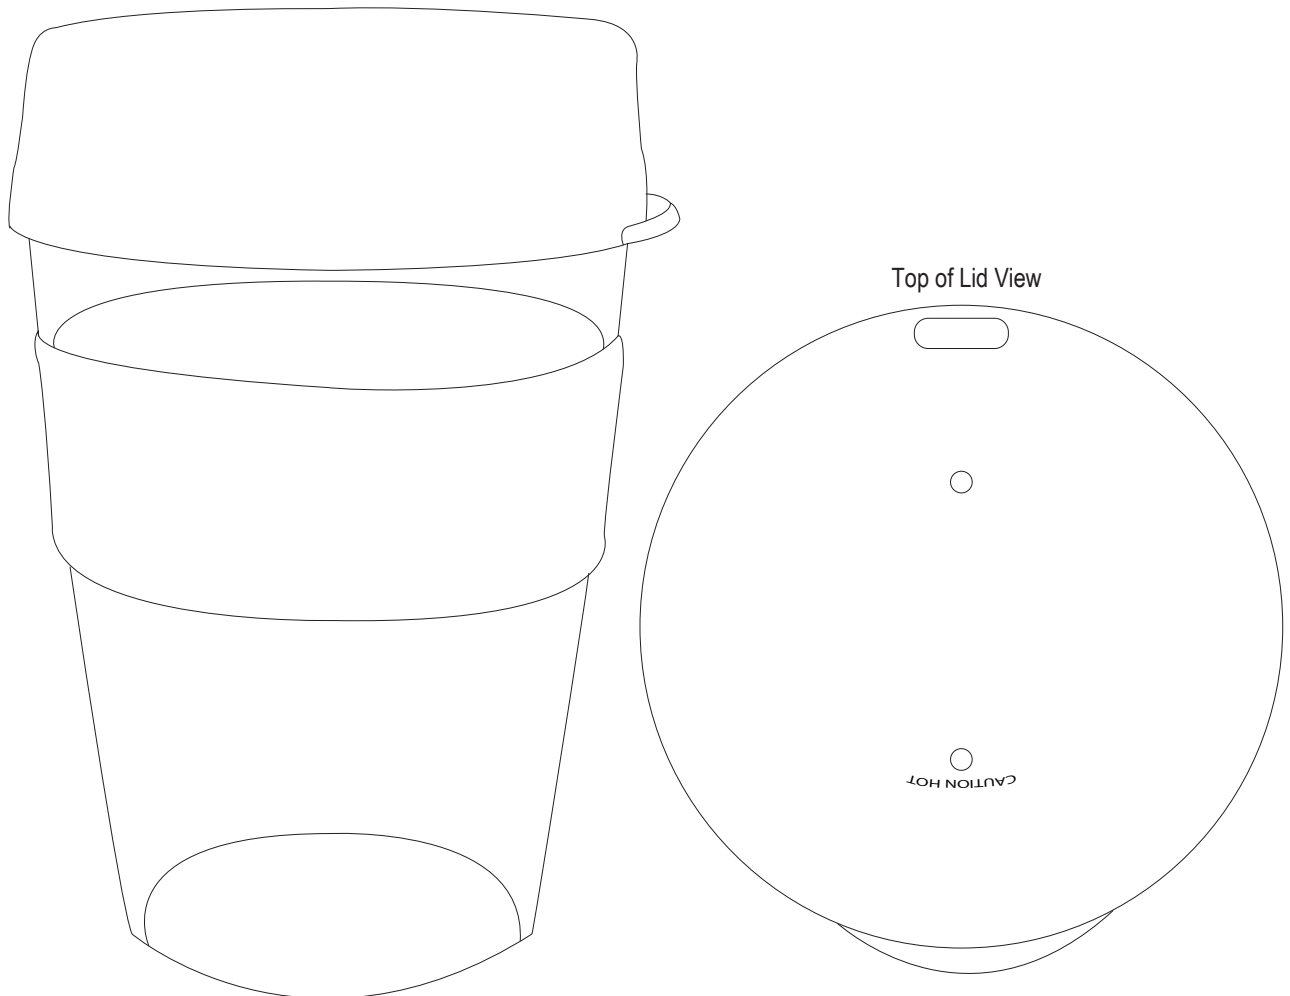

Product Art Template

Product: **CC1002 - Carry Cup Glass**
Product Size: **130mm(h) x 80mm(w)**
Product Colour:
Decoration Size: **mm(w) x mm(h)**
Decoration Method:
Decoration Colour:

**Artwork
Approval**

Art Version: V1

Product Scale 100%

Notes:

Please check that all the details are correct before providing your approval with confirmed art version
Where the decoration method uses digital printing techniques colours are produced using CMYK equivalent.