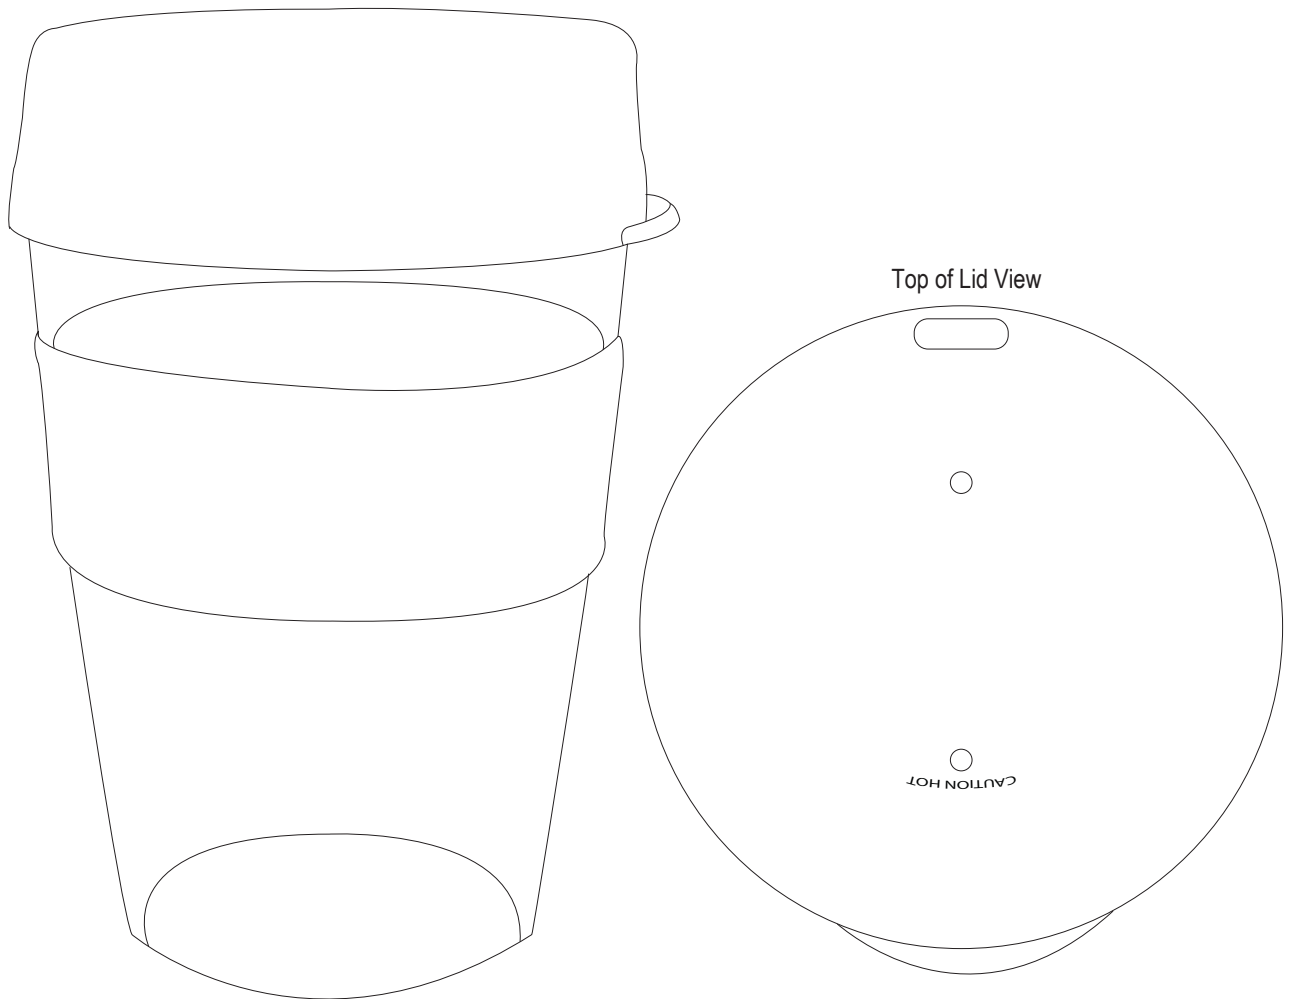

# Product Art Template

Product: **CC1001 - Tritan Carry Cup with Lid and Band**

Product Size: **130mm(h) x 80mm(w)**

Product Colour:

Decoration Size: **mm(w) x mm(h)**

Decoration Method:

Decoration Colour:

**Artwork Approval**

Art Version: V1

**Product Scale 100%**