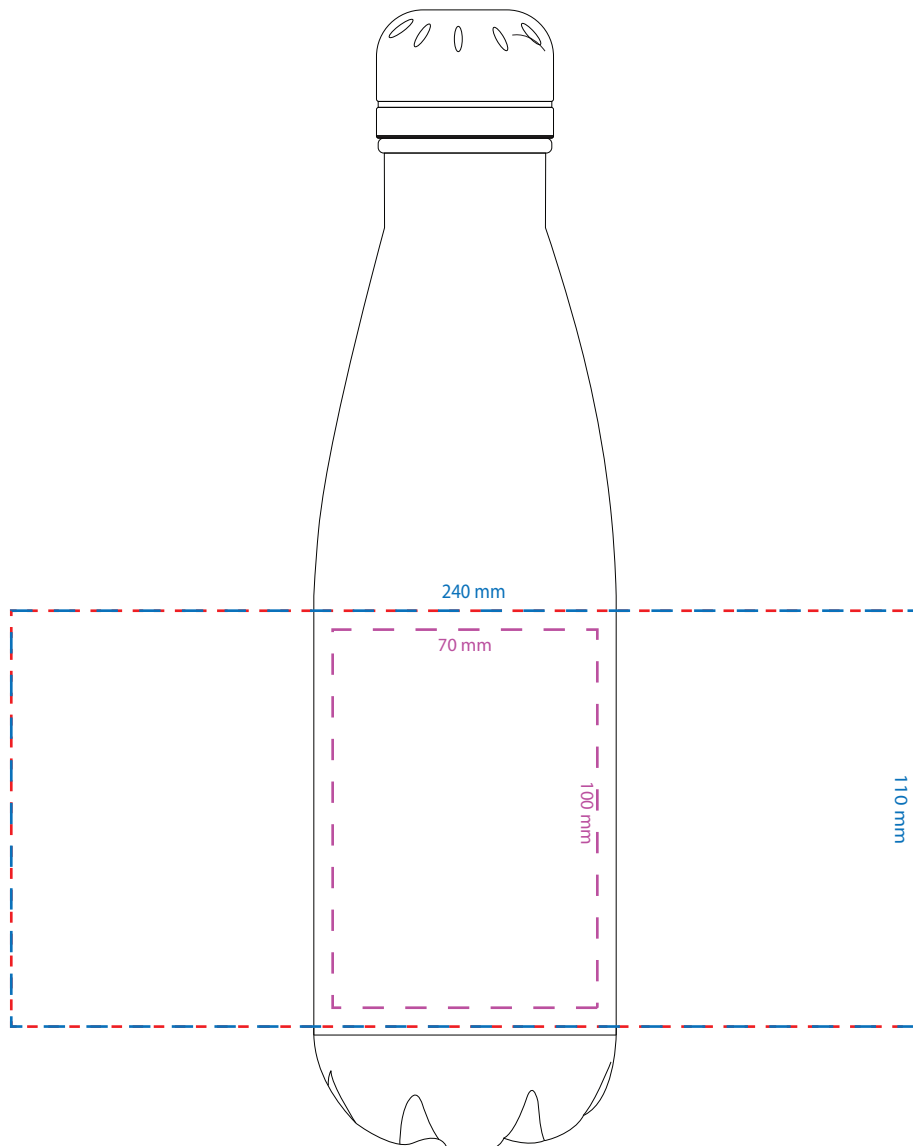

Product Art Template

Product: **5262RT - Mega Copper Vacuum Insulated
760ml Bottle with Rotary Digital Print**

Product Size: **80mm(dia) x 302mm(h)**

Product Colour: **White**

Decoration Size: **mm(w) x mm(h)**

Product: **5262RT - Mega Copper Vacuum Insulated
760ml Bottle with Rotary Digital Print**
Product Size: **80mm(dia) x 302mm(h)**
Product Colour: **White**
Decoration Size: **mm(w) x mm(h)**
Decoration Method: **Full Colour Rotary Print**
Decoration Colour:

**Artw
App**

Art V

Product Scale 50%

Red line represents MDA (MAX DEC AREA)
Blue line represents art deck size for Rotary Print - Large
Blue line represents art deck size for Rotary Print - Small

logo shown @ 100%

240mm

125.5mm

110mm