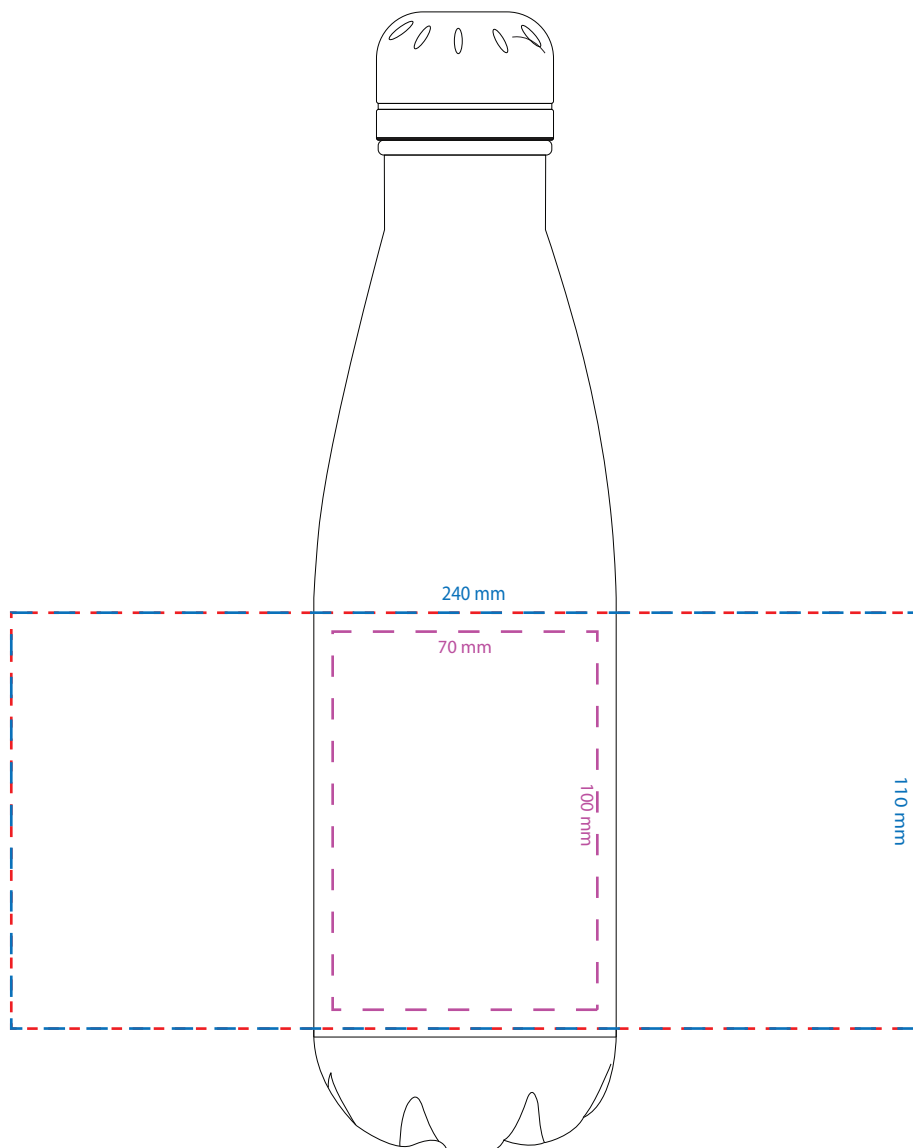

# Product Art Template

Product: **5262RT - Mega Copper Vacuum Insulated  
760ml Bottle with Rotary Digital Print**  
Product Size: **80mm(dia) x 302mm(h)**  
Product Colour: **White**  
Decoration Size: **mm(w) x mm(h)**  
Decoration Method: **Full Colour Rotary Print**  
Decoration Colour:

Product: **5262RT - Mega Copper Vacuum Insulated  
760ml Bottle with Rotary Digital Print**  
Product Size: **80mm(dia) x 302mm(h)**  
Product Colour: **White**  
Decoration Size: **mm(w) x mm(h)**  
Decoration Method: **Full Colour Rotary Print**  
Decoration Colour:

**Artw  
App**

Art V

**Product Scale 50%**

Red line represents MDA (MAX DEC AREA)  
Blue line represents art deck size for Rotary Print - Large  
Blue line represents art deck size for Rotary Print - Small

logo shown @ 100%

240mm

125.5mm

110mm