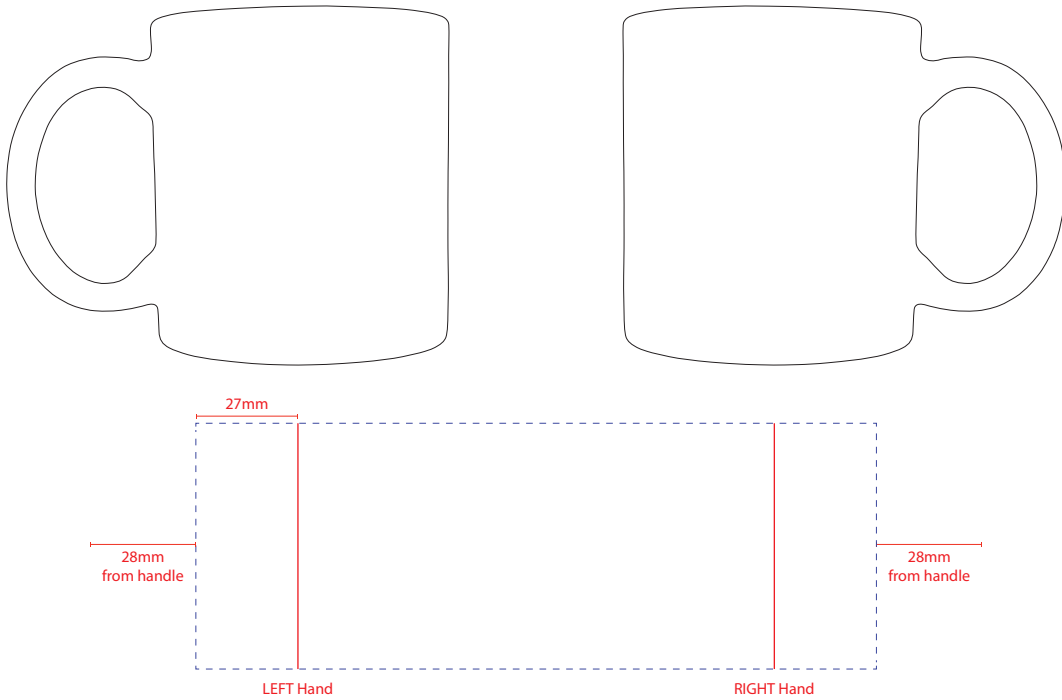

# Product Art Template

Product: **4157 - Maya Ceramic Mug 325ml in Box**  
Product Size: **96mm(h) x 90mm Ø**  
Product Colour:  
Decoration Size: **mm(w) x mm(h)**  
Decoration Method:  
Decoration Colour:

## Product Scale 50%