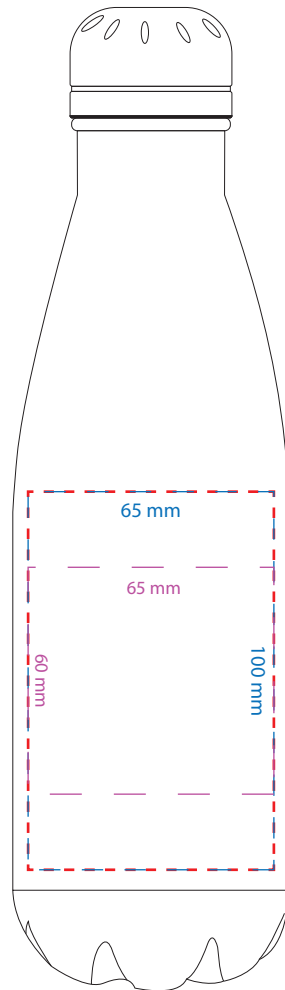

# Product Art Template

Product: **4070 - Copper Vacuum Insulated  
Bottle 500ml**

Product Size: **74mm(dia) x 260mm(h)**

Product Colour:

Decoration Size: **mm(w) x mm(h)**

Decoration Method:

Decoration Colour:

**Artwork  
Approval**

Art Version: V1

**Product Scale 50%**

---

Product: **4070 - Copper Vacuum Insulated  
Bottle 500ml**  
Product Size: **74mm(dia) x 260mm(h)**  
Product Colour:  
Decoration Size: **mm(w) x mm(h)**  
Decoration Method: **Laser Engrave**  
Decoration Colour:

**Artwork  
Approval**

Art Version: V1

**Laser Engraving  
Product Scale 50%**

Red line represents MDA (MAX DEC AREA)  
Laser engraving per position - Small  
Laser engraving per position - Large

**Notes:**