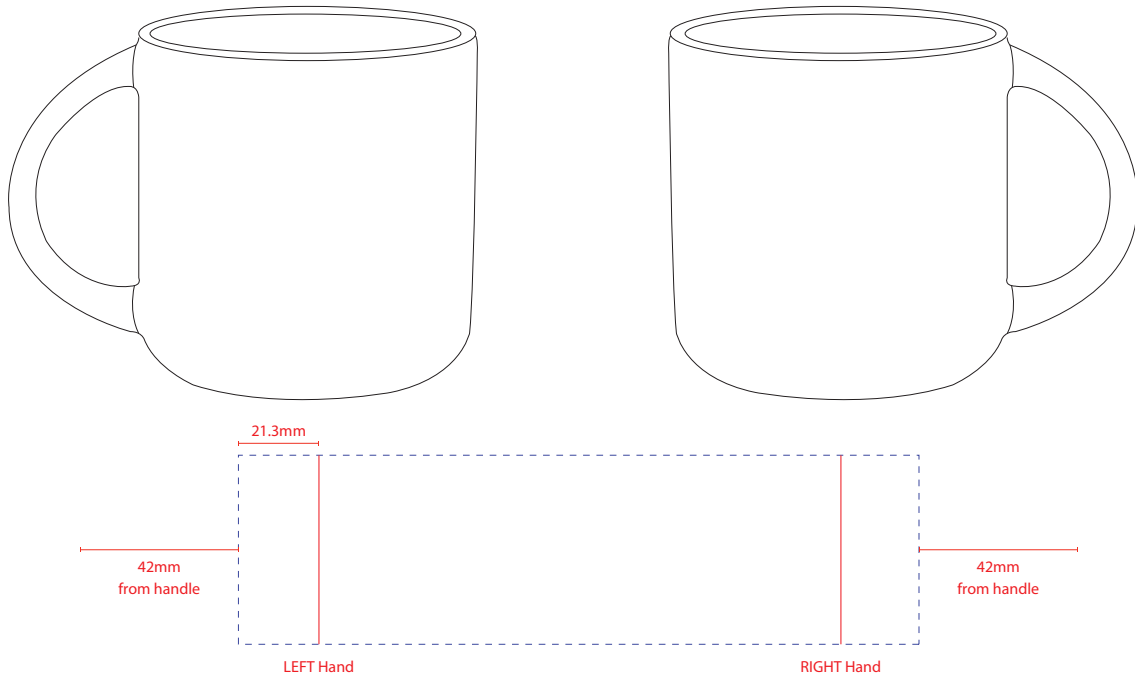

Product Art Template

Product: **3642 - Tango Ceramic Mug**
Product Size: **90mm(h) x 89mm Ø**
Product Colour: **-**
Decoration Size: **mm(w) x mm(h)**
Decoration Method: **-**
Decoration Colour: **-**

Artwork Approval

Art Version: V1

Product Scale 50%

Notes:

Please check that all the details are correct before providing your approval with confirmed art version
Where the decoration method uses digital printing techniques colours are produced using CMYK equivalent.