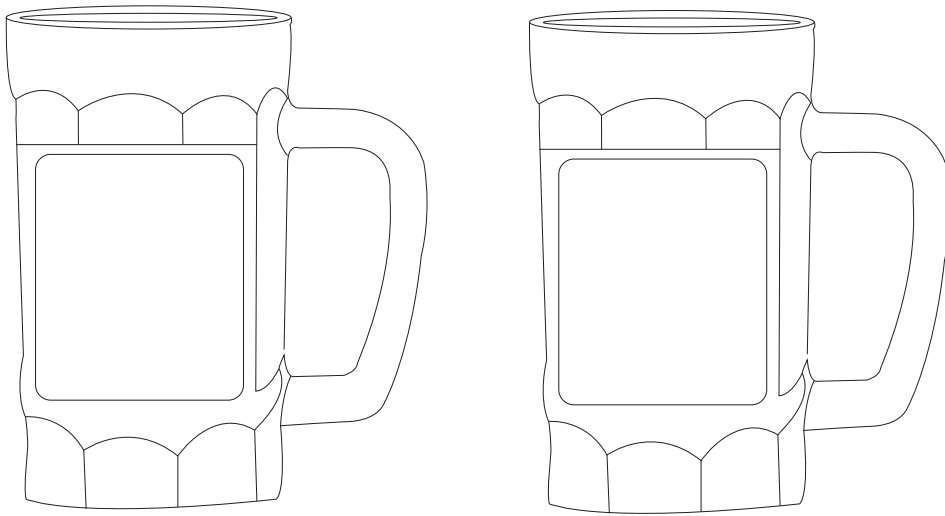

Product Art Template

Product: **1792 - Beer Glass Set**
Product Size: **77mm(w) x 133mm(h) x 74mm(d) excluding handle,
Box 290mm(w) x 180mm(h)**
Product Colour:
Decoration Size: **mm(w) x mm(h)**
Decoration Method:
Decoration Colour:

**Artwork
Approval**

Art Version: V1

Product Scale 50%

Lid

Notes:

Please check that all the details are correct before providing your approval with confirmed art version
Where the decoration method uses digital printing techniques colours are produced using CMYK equivalent.