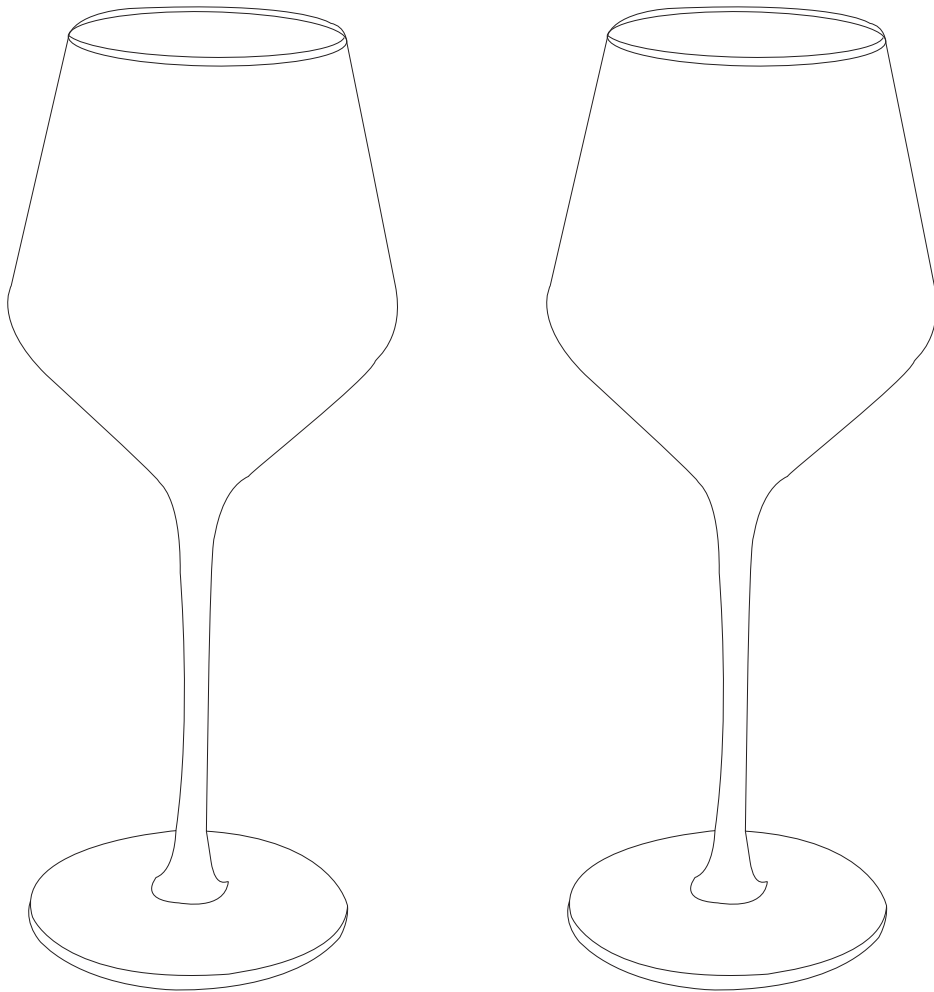

# Product Art Template

Product: **1791 - Wine Glass with Gold Rim**  
Product Size: **Box: 275mm(w) x 275mm(h),  
Glasses: 225mm(h) x 95mm(w)**  
Product Colour: -  
Decoration Size: **mm(w) x mm(h)**  
Decoration Method: -  
Decoration Colour: -

**Artwork  
Approval**

Art Version: V1

**Product Scale 50%**

**WARNING: As we are etching into the surface of the glass, some glasses will present with imperfections in the logo, and fine details may be lost in some circumstances.**

**Product Scale 50%**

**Lid**