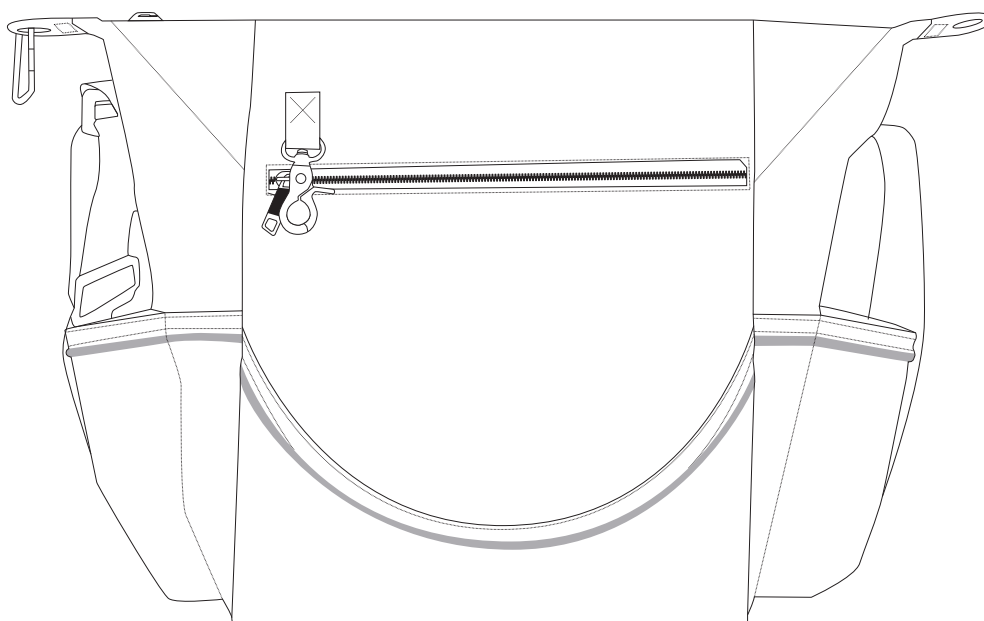

Product Art Template

Product: **TK1047 - Trekk K-Max Cribb Bag**
Product Size: **430mm(w) x 320mm(h) x 215mm(d)**
Product Colour: **Black**
Decoration Size: **mm(w) x mm(h)**
Decoration Method:
Decoration Colour:

**Artwork
Approval**

Art Version: V1

Product Scale 25%

Notes:

Please check that all the details are correct before providing your approval with confirmed art version
Where the decoration method uses digital printing techniques colours are produced using CMYK equivalent.