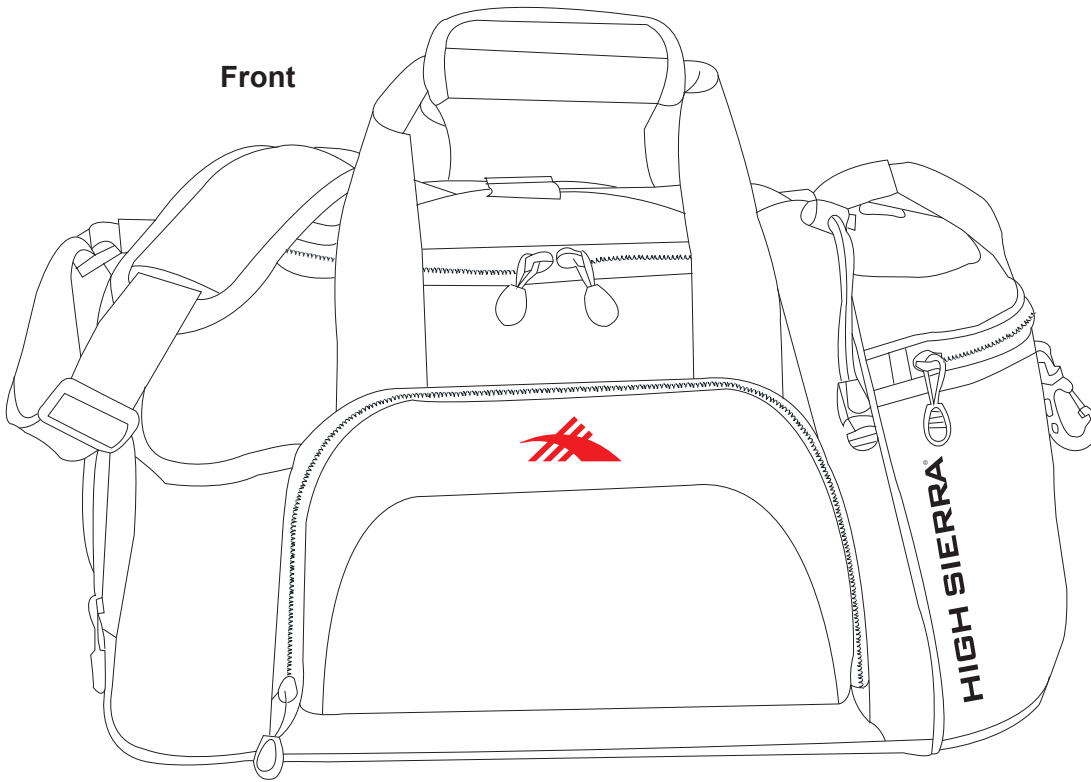

Product Art Template

Product: **HS1007 - High Sierra 22" Switch Blade Sport Duffel Bag**

Product Size: **558mm(w) x 266mm(h) x 254mm(d)**

Product Colour:

Decoration Size: **mm(w) x mm(h)**

Decoration Method:

Decoration Colour:

Artwork Approval

Art Version: V1

Product Scale 25%

Front