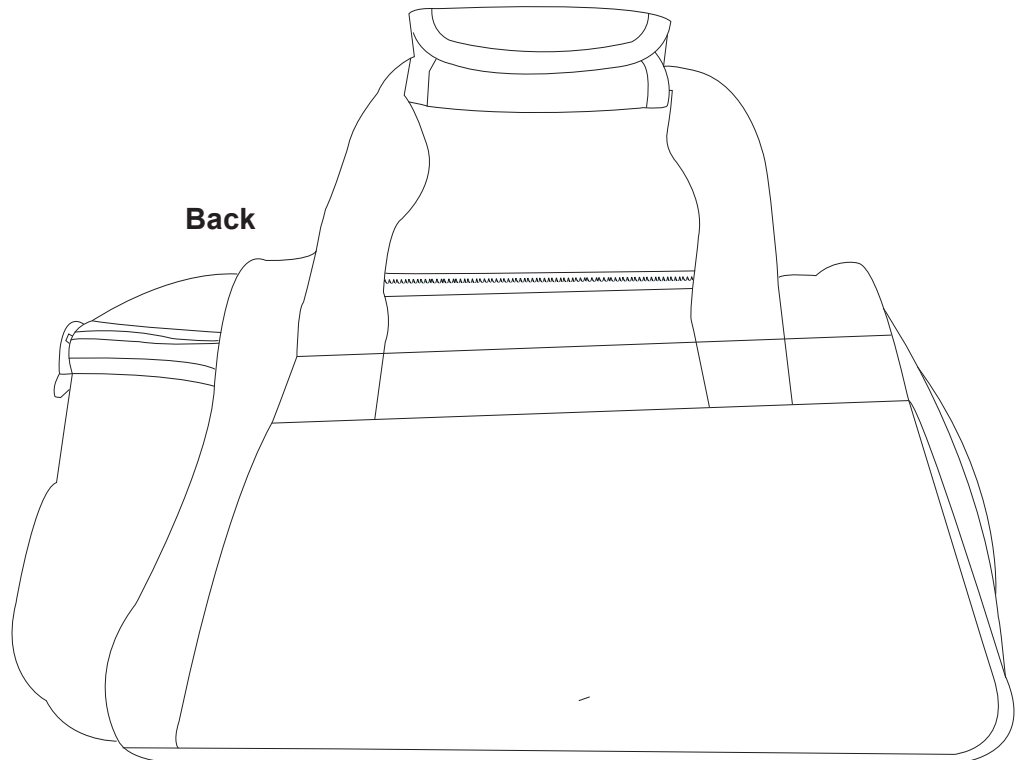

Decoration Colour:

Artwork Approval

Art Version: V1

Product Scale 25%

Front

Back

Notes:

Please check that all the details are correct before providing your approval with confirmed art version