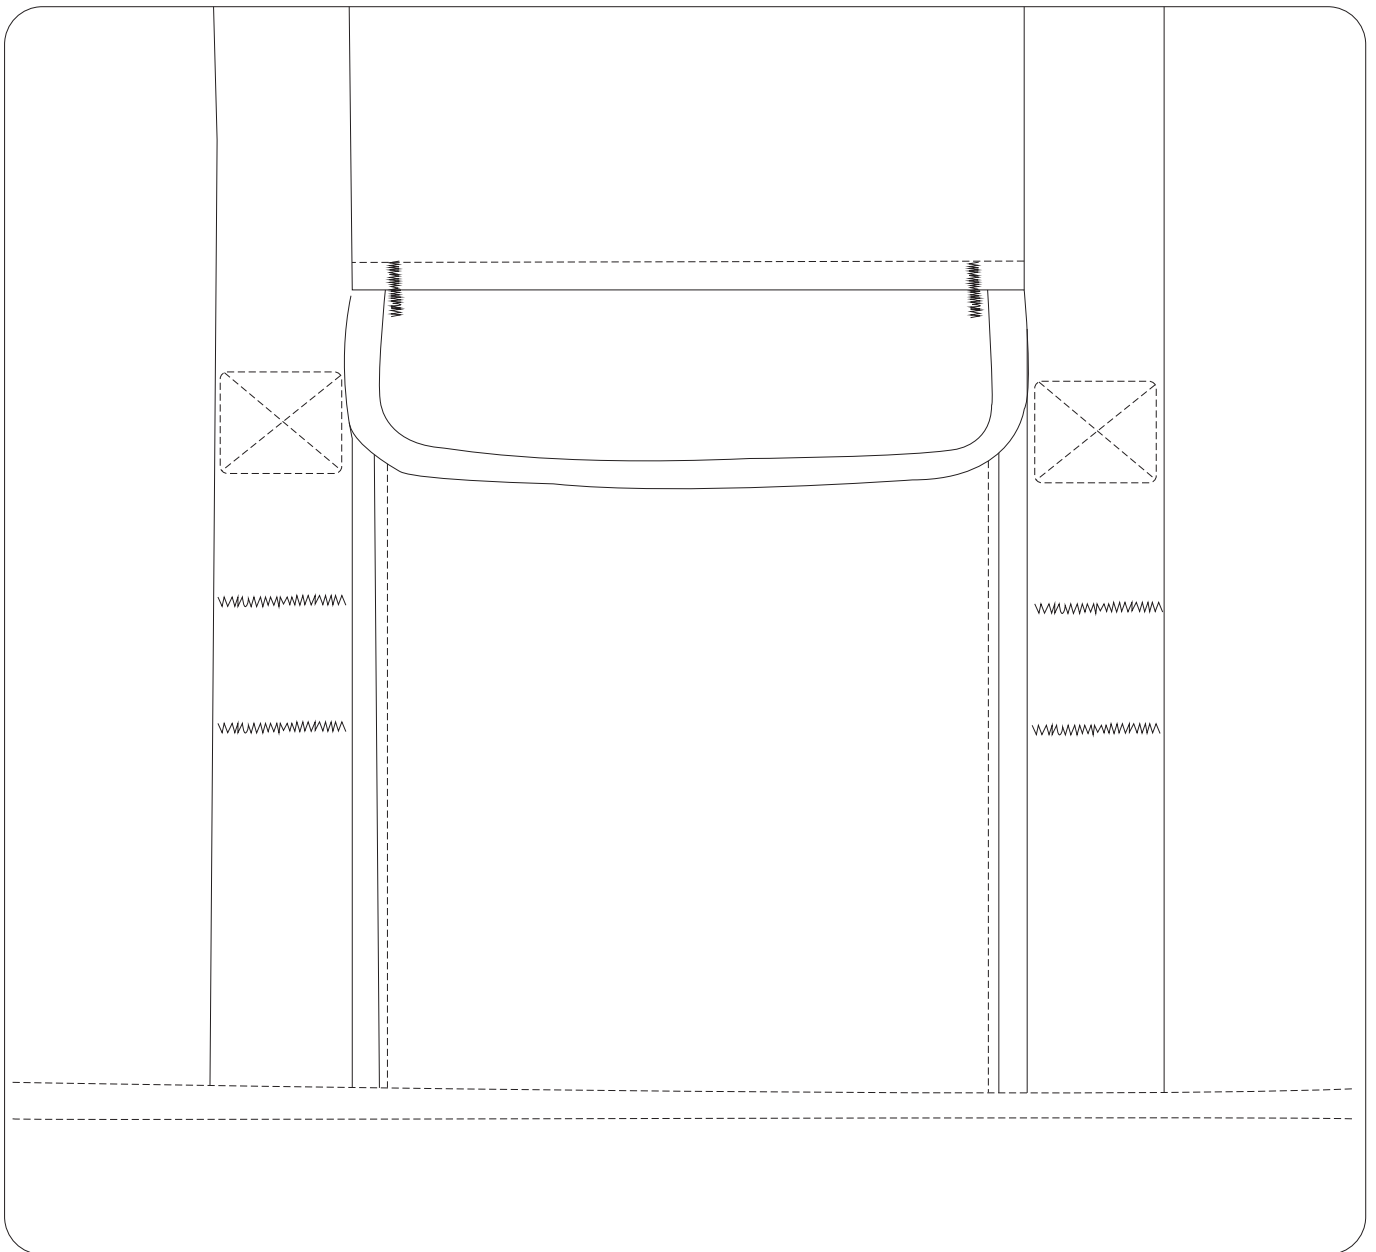

# Product Art Template

Product: **AZ1006 - Arctic Zone® 24 Can Workmans Pro Cooler**

Product Size: **355mm(w) x 315mm(h) x 215mm(d)**

Product Colour:

Decoration Size: **mm(w) x mm(h)**

Decoration Method:

Decoration Colour:

**Artwork Approval**

Art Version: V1

**Product Scale 50%**

**Notes:**

Please check that all the details are correct before providing your approval with confirmed art version

Where the decoration method uses digital printing techniques colours are produced using CMYK equivalent.