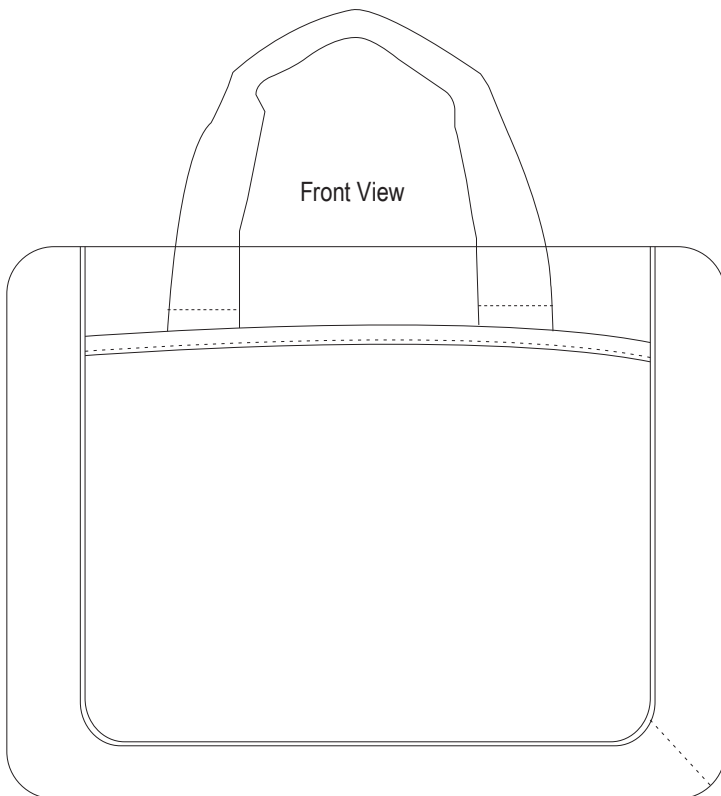

Product Art Template

Product: **5173 - Dolphin Business Briefcase**
Product Size: **380mm(w) x 292mm(h) x 70mm(d)**
Product Colour:
Decoration Size: **mm(w) x mm(h)**
Decoration Method:
Decoration Colour:

**Artwork
Approval**

Art Version: V1

Product Scale 25%

Notes:

Please check that all the details are correct before providing your approval with confirmed art version
Where the decoration method uses digital printing techniques colours are produced using CMYK equivalent.