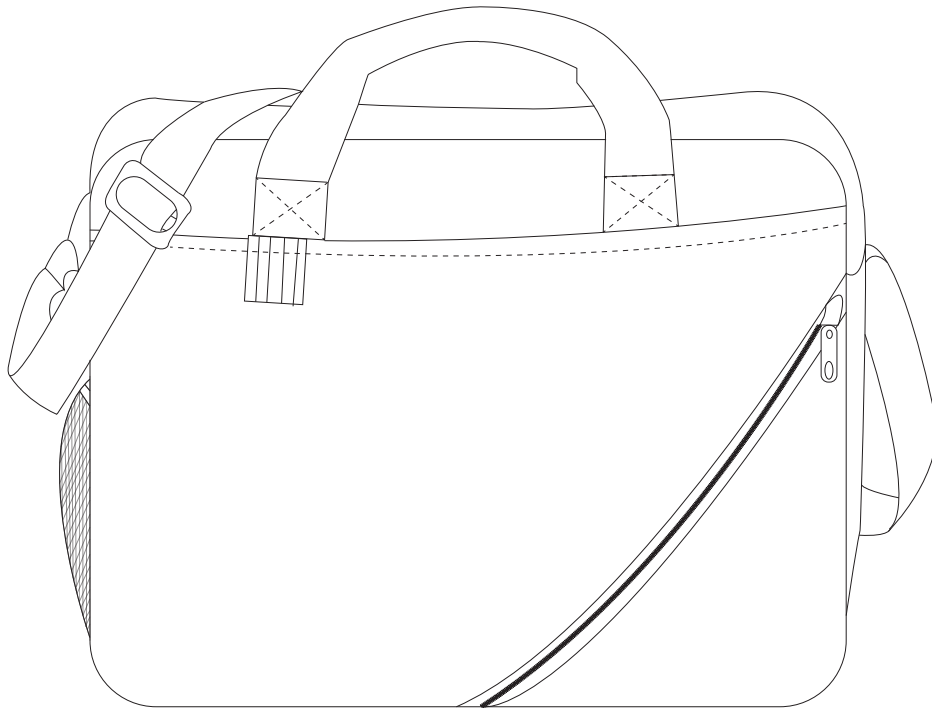

# Product Art Template

Product: **5168 - Corner Pocket Con Briefcase**  
Product Size: **405mm(w) x 290mm(h) x 75mm(d)**  
Product Colour:  
Decoration Size: **mm(w) x mm(h)**  
Decoration Method:  
Decoration Colour:

**Artwork  
Approval**

Art Version: V1

**Product Scale 25%**

---