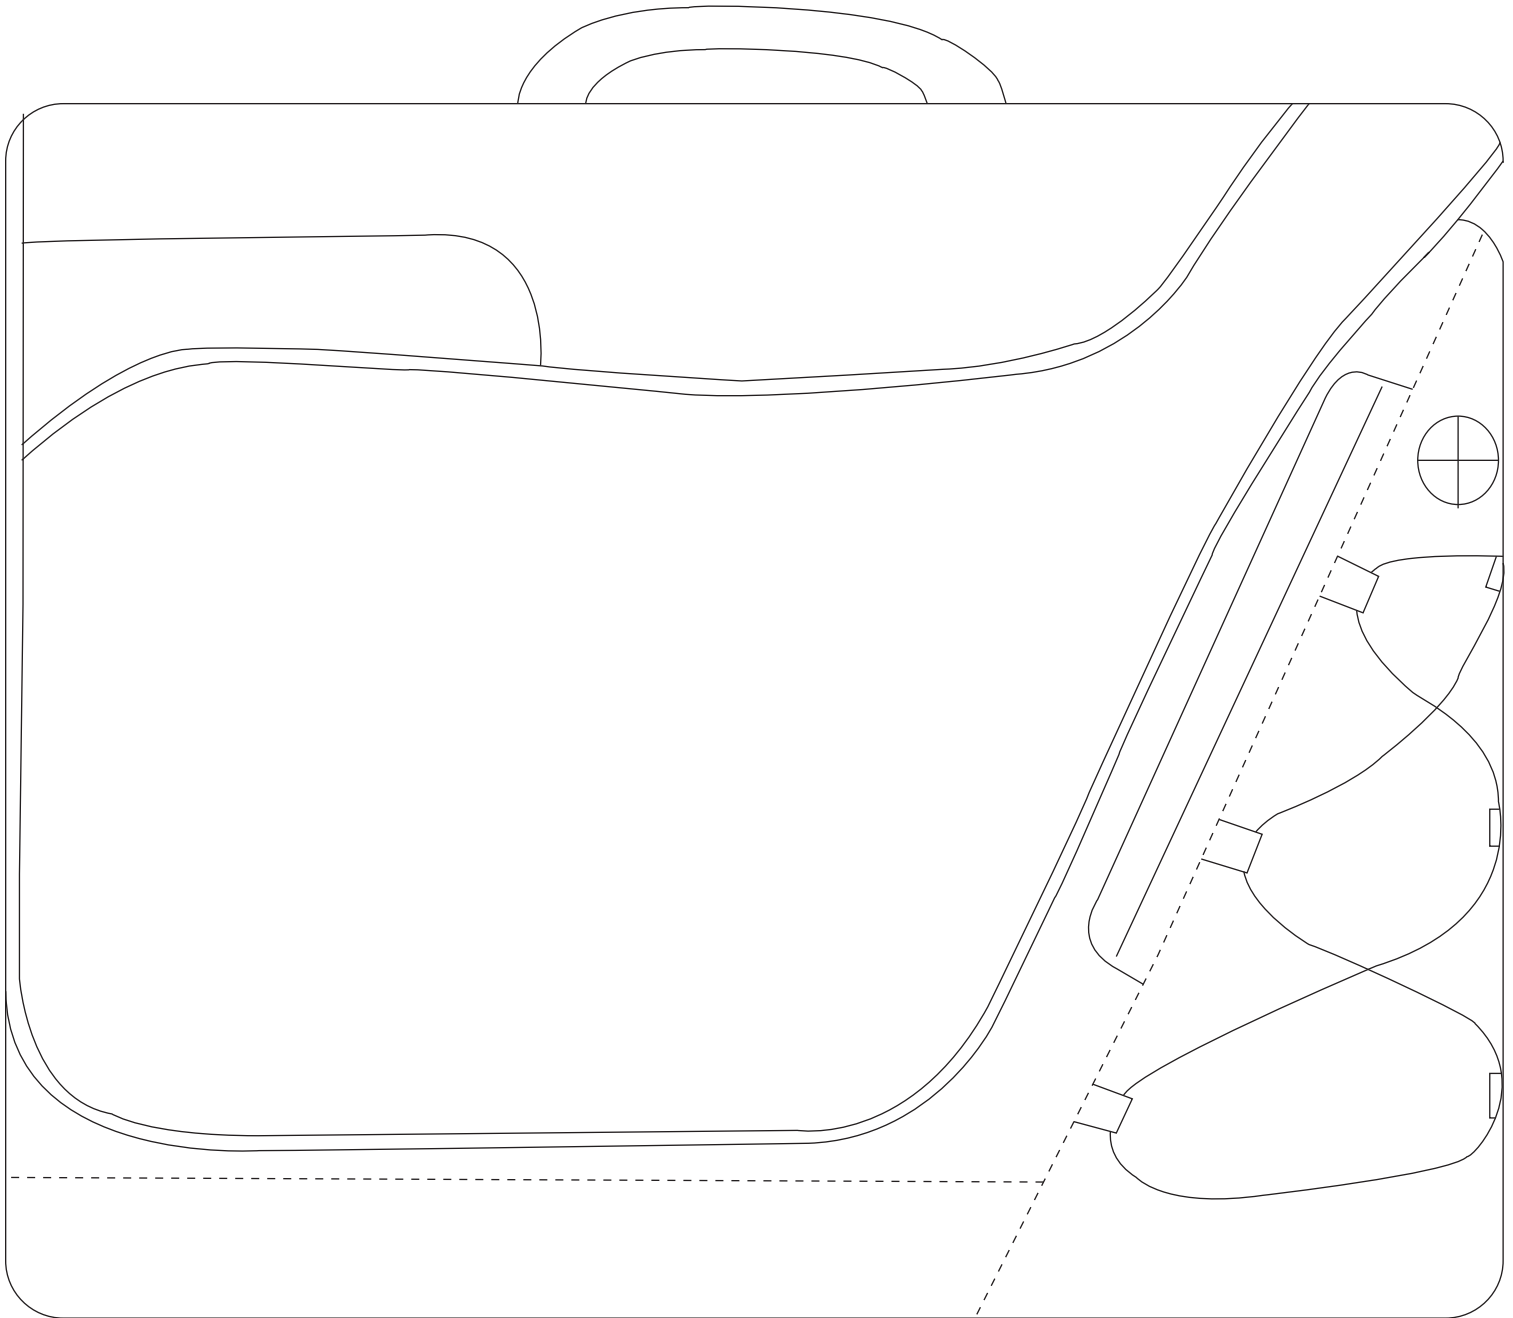

# Product Art Template

Product: **5150 - Summit Checkpoint-Friendly Compu-Case**

Product Size: **394mm(w) x 305mm(h) x 102mm(d)**

Product Colour:

Decoration Size: **mm(w) x mm(h)**

Decoration Method:

Decoration Colour:

**Artwork Approval**

Art Version: V1

**Product Scale 50%**