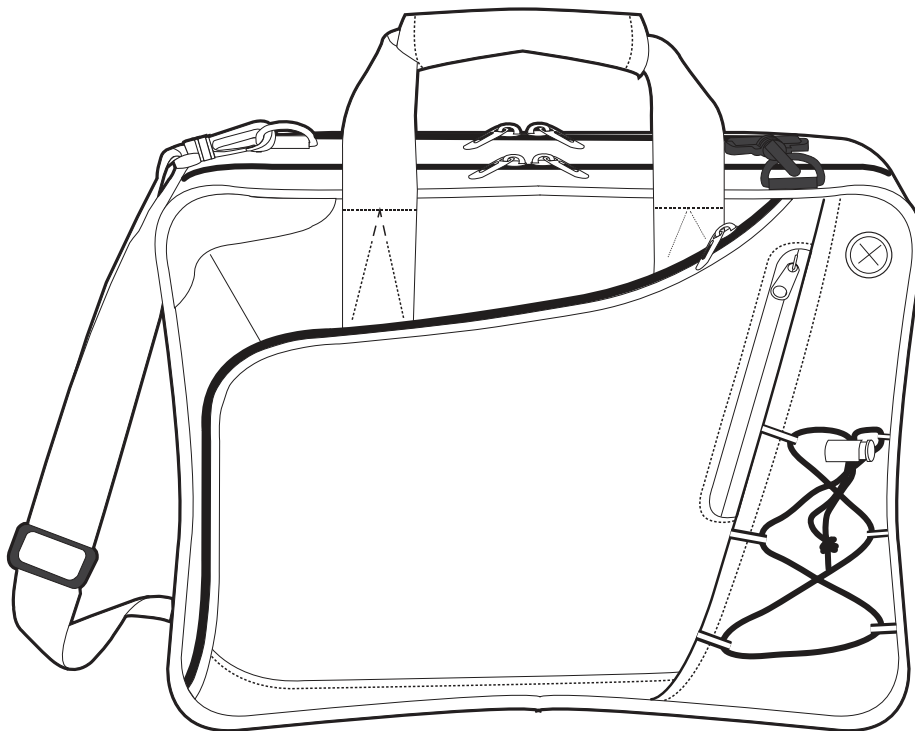

# Product Art Template

Product: **5143 - Summit Checkpoint-Friendly  
Computer-Case**

Product Size: **390mm(w) x 300mm(h) x 100mm(d)**

Product Colour:

Decoration Size: **mm(w) x mm(h)**

Decoration Method:

Decoration Colour:

**Artwork  
Approval**

Art Version: V1

**Product Scale 25%**

---