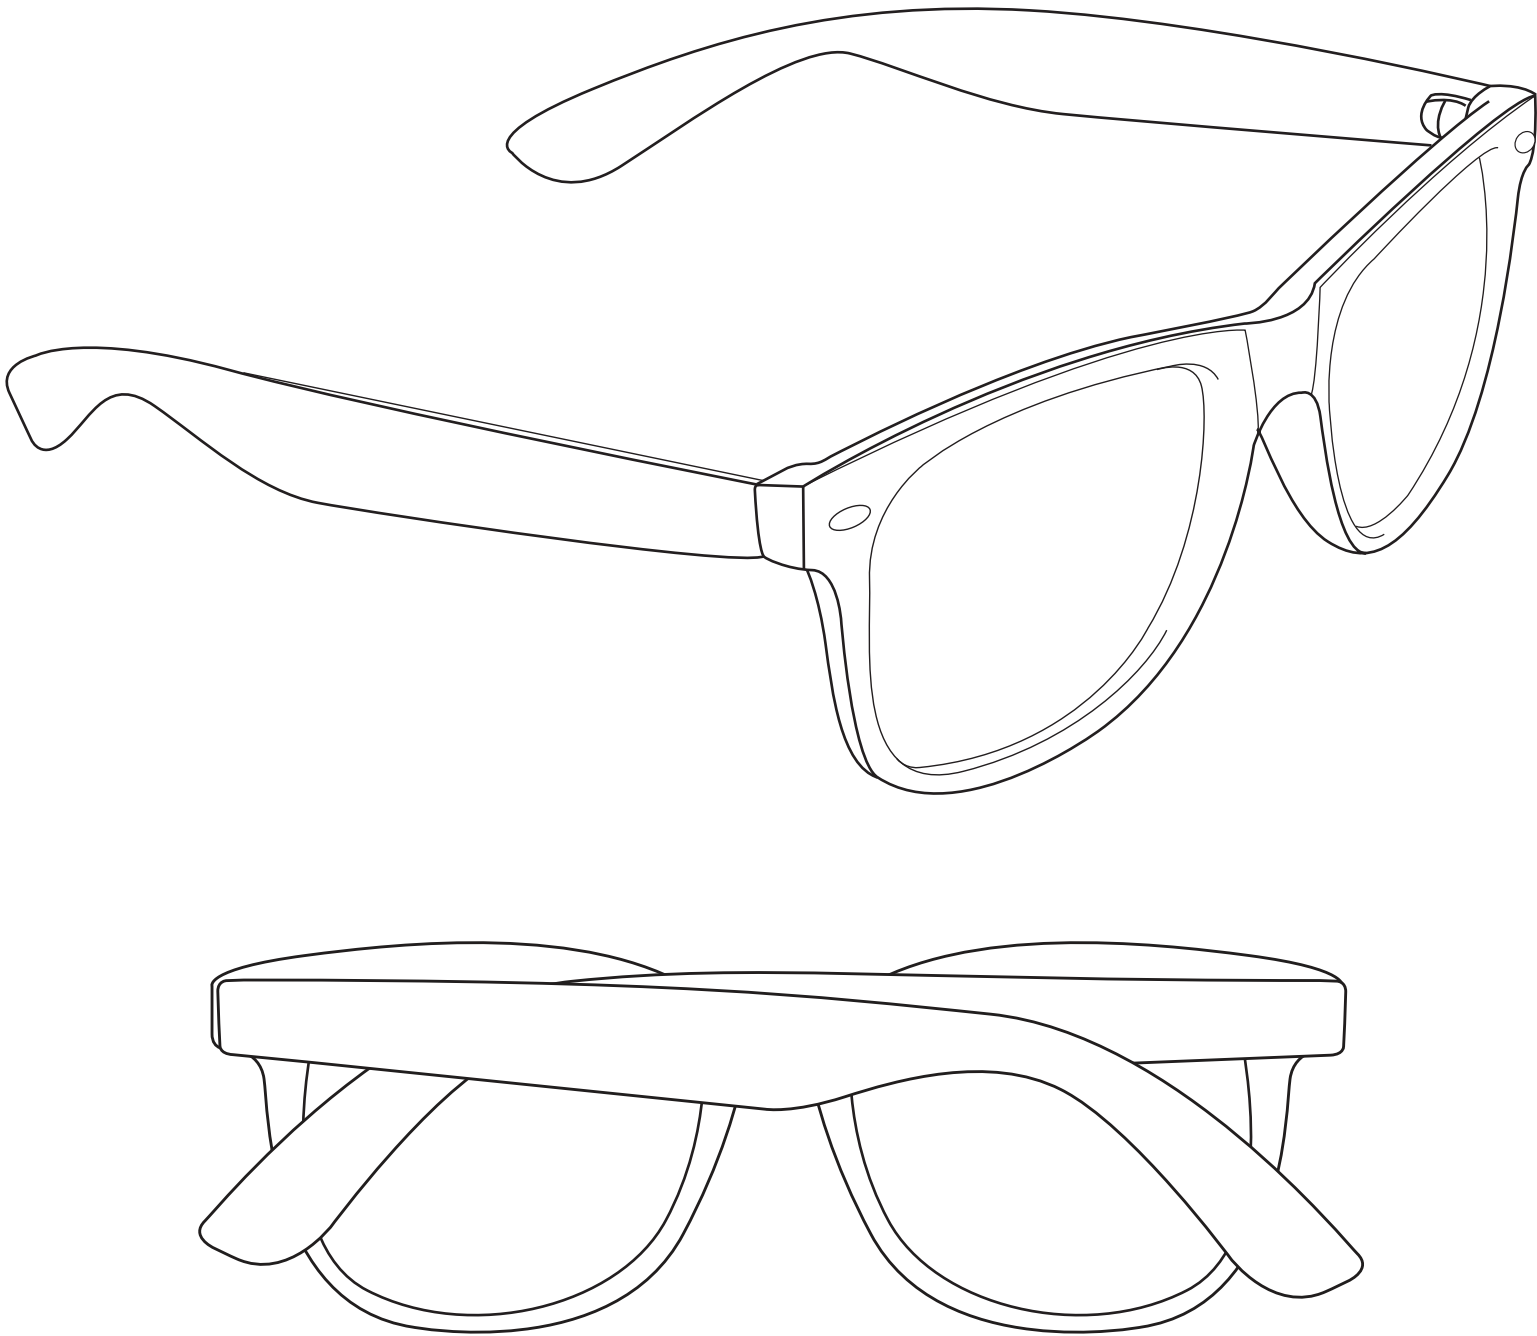

# Product Art Template

Product: **SM-7821 - The Sun Ray Promotional  
Glasses**

Product Size: **142mm(h) x 50mm(d)**

Product Colour:

Decoration Size: **mm(w) x mm(h)**

Decoration Method:

Decoration Colour:

**Artwork  
Approval**

Art Version: V1

**Product Scale 100%**

**Notes:**

Please check that all the details are correct before providing your approval with confirmed art version  
Where the decoration method uses digital printing techniques colours are produced using CMYK equivalent.