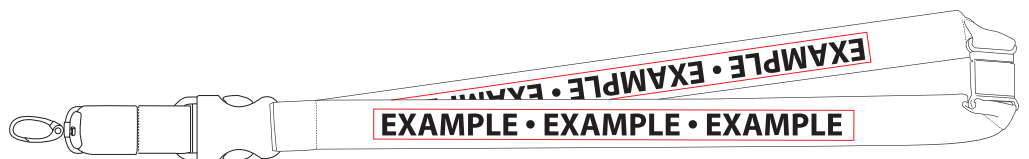

# Product Art Template

Product: **SM-2430 - Hang In There Lanyard**  
Product Size: **25mm(w) x 381mm(h)**  
Product Colour:  
Decoration Size: **mm(w) x mm(h)**  
Decoration Method:  
Decoration Colour:

**Artwork Approval**

Art Version: V1

**Product Scale 25%**