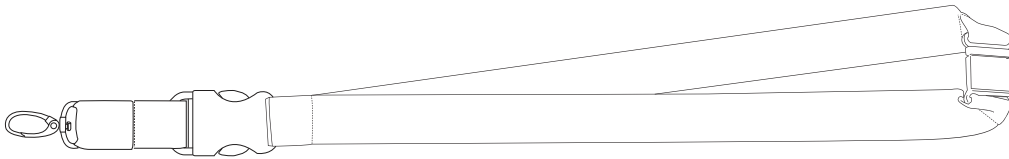

# Product Art Template

Product: **SM-2430 - Hang In There Lanyard**  
Product Size: **25mm(w) x 381mm(h)**  
Product Colour:  
Decoration Size: **mm(w) x mm(h)**  
Decoration Method:  
Decoration Colour:

**Artwork Approval**

Art Version: V1

**Product Scale 25%**